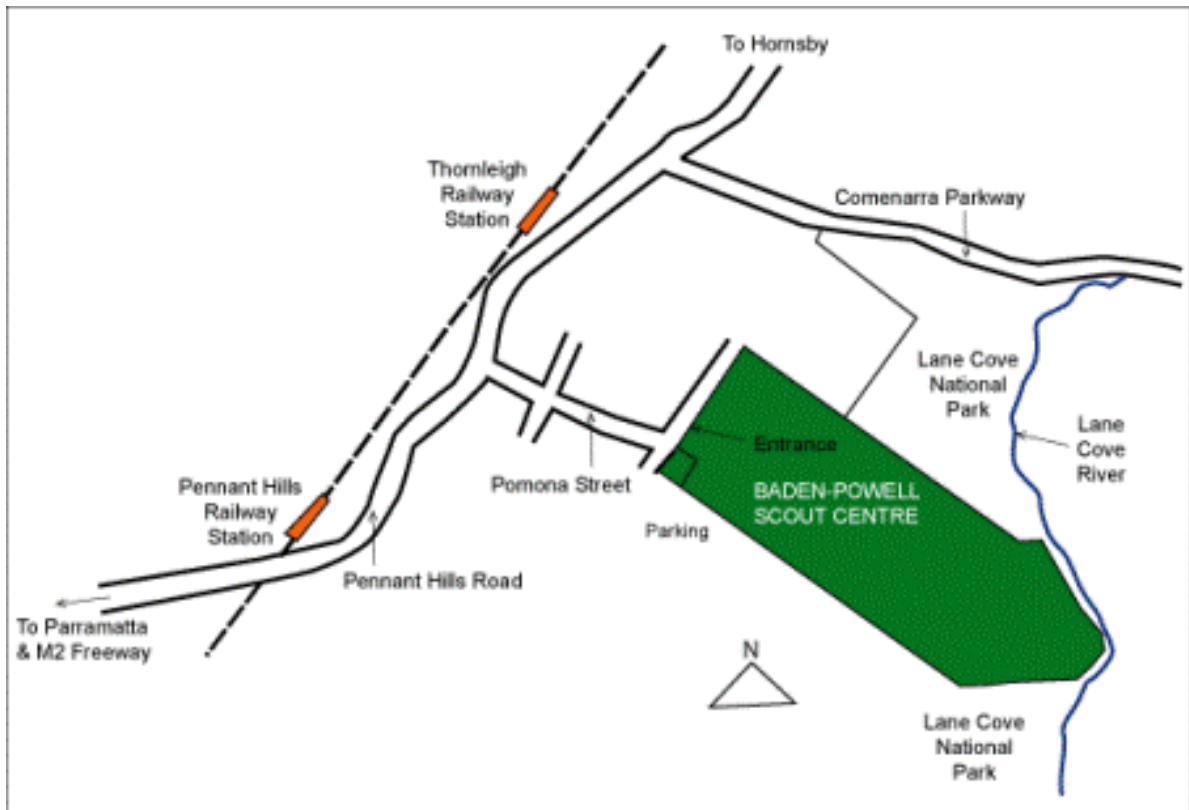

SYDNEY BATTLEFIELD 3

BUSH COMBAT

Baden Powell Scout Park – Pomona Rd
Pennant Hills

MAP

Map is not to scale

For assistance call
0408 130 310
Available only on the day of your booking

DIRECTION

From Parramatta / M2 Freeway

Keep right at Pennant Hills Rd and turn right into Pomona St. Go to the end of the street, look for Baden Powell Camp and follow the signs.

From Hornsby

Keep left at Pennant Hills Rd and turn left into Pomona St. Go to the end of the street, look for Baden Powell Camp and follow the signs.