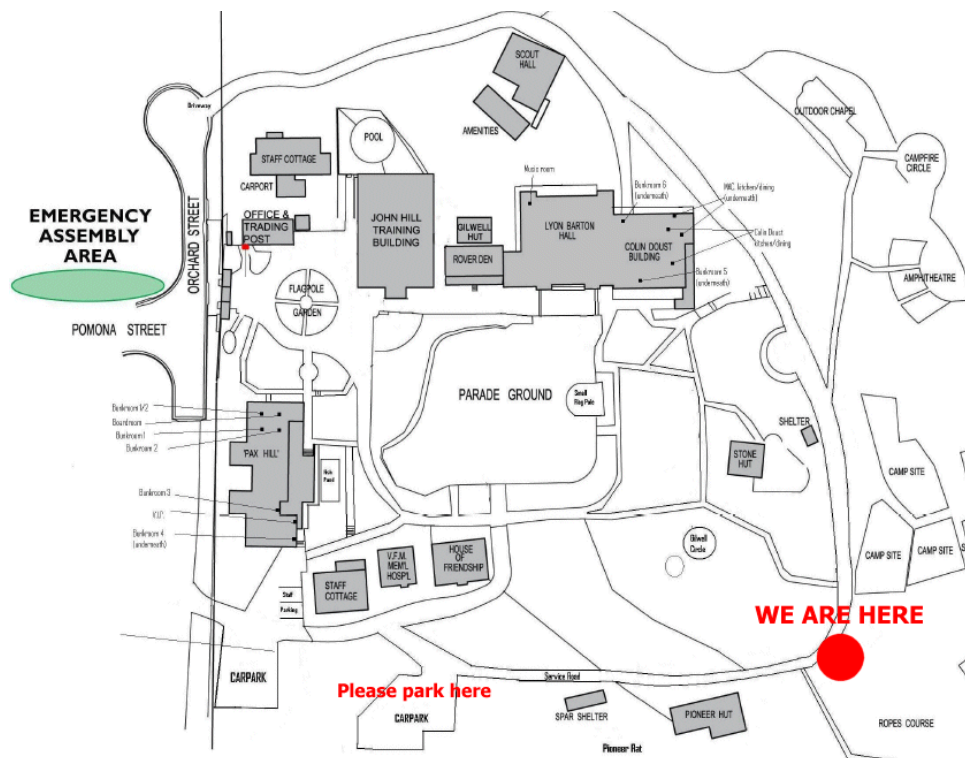

SYDNEY BATTLEFIELD 3

BUSH COMBAT

Baden Powell Scout Park – Pomona Rd
Pennant Hills

MAP

Map is not to scale

For assistance call
0408 130 310
Available only on the day of your booking

DIRECTION

From Parramatta / M2 Freeway

Keep right at Pennant Hills Rd and turn right into Pomona St. Go to the end of the street, look for Baden Powell Camp and follow the signs.

From Hornsby

Keep left at Pennant Hills Rd and turn left into Pomona St. Go to the end of the street, look for Baden Powell Camp and follow the signs.