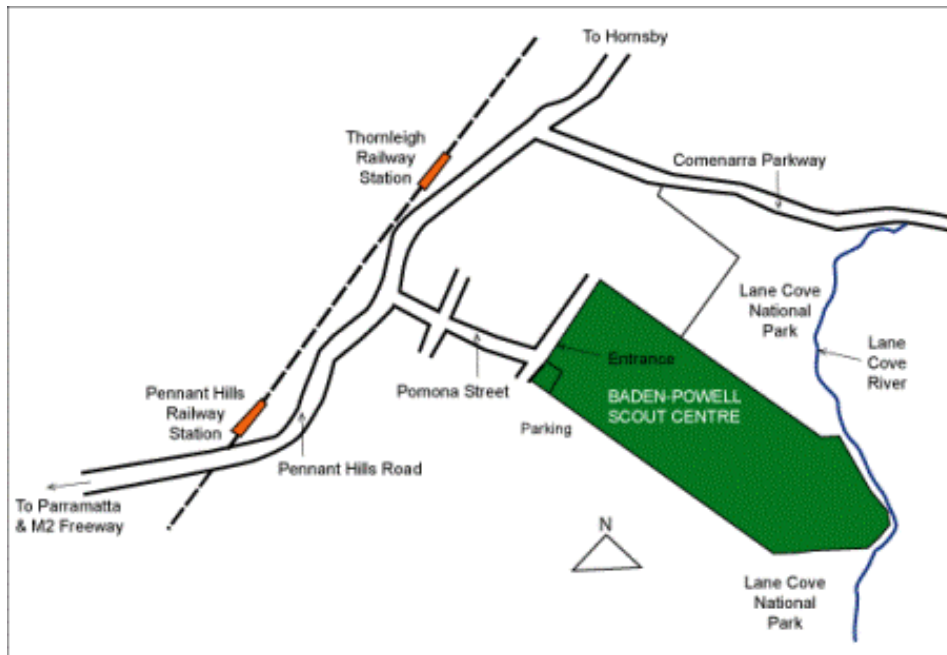

BATTLEFUN LASER SKIRMISH MAP AND DIRECTION

BATTLEFIELD: PENNANT HILLS

Baden-Powell Scout Centre, Pomona St, Pennant Hills NSW 2120

DIRECTION

From Parramatta / M2 Freeway

Keep right at Pennant Hills Rd and turn right into Pomona St. Go to the end of the street, look for Baden Powell Camp and follow the signs.

From Hornsby

Keep left at Pennant Hills Rd and turn left into Pomona St. Go to the end of the street, look for Baden Powell Camp and follow the signs.

STREET MAP

FIELD MAP

Once you arrive on the site, please observe the signs.