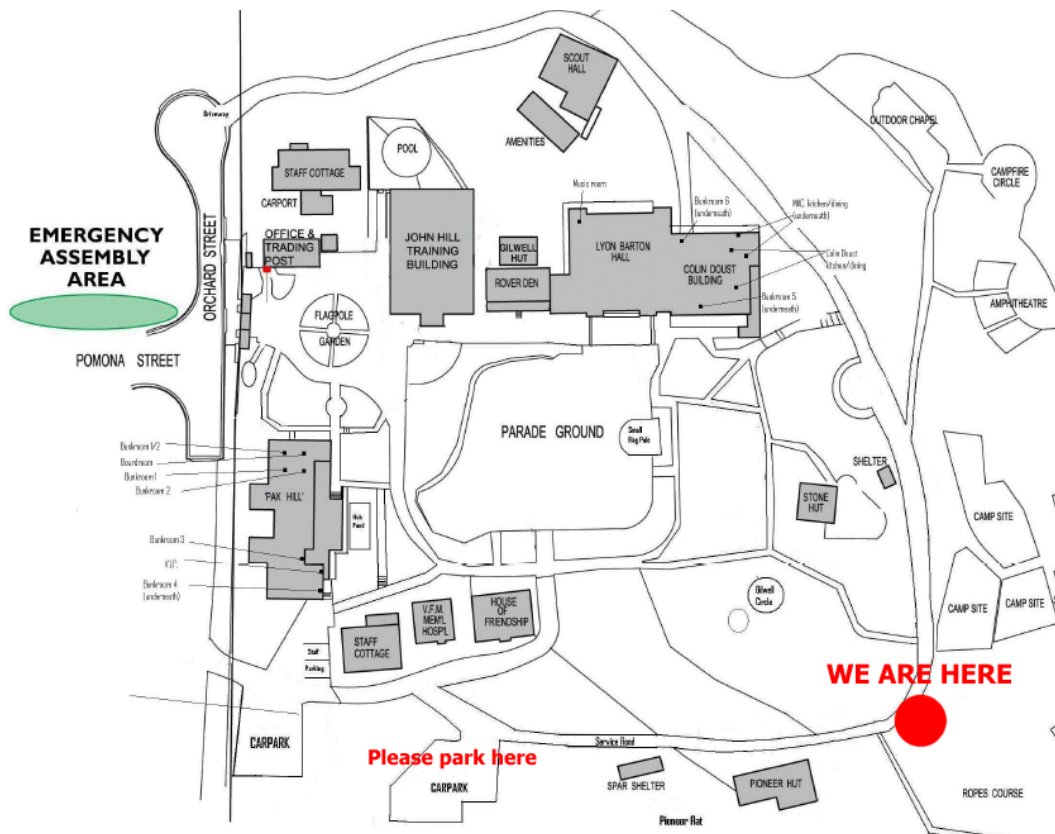

BATTLEFUN LASER SKIRMISH MAP AND DIRECTION

BATTLEFIELD: PENNANT HILLS

Baden-Powell Scout Centre, Pomona St, Pennant Hills NSW 2120

DIRECTION

From Parramatta / M2 Freeway

Keep right at Pennant Hills Rd and turn right into Pomona St. Go to the end of the street, look for Baden Powell Camp and follow the signs.

From Hornsby

Keep left at Pennant Hills Rd and turn left into Pomona St. Go to the end of the street, look for Baden Powell Camp and follow the signs.

STREET MAP

FIELD MAP

Once you arrive on the site, please observe the signs.

Please see the Field Commander at the registration desk before unloading and setting up your picnic and kindly follow directions given by the staff.

Drive safely, see you there!