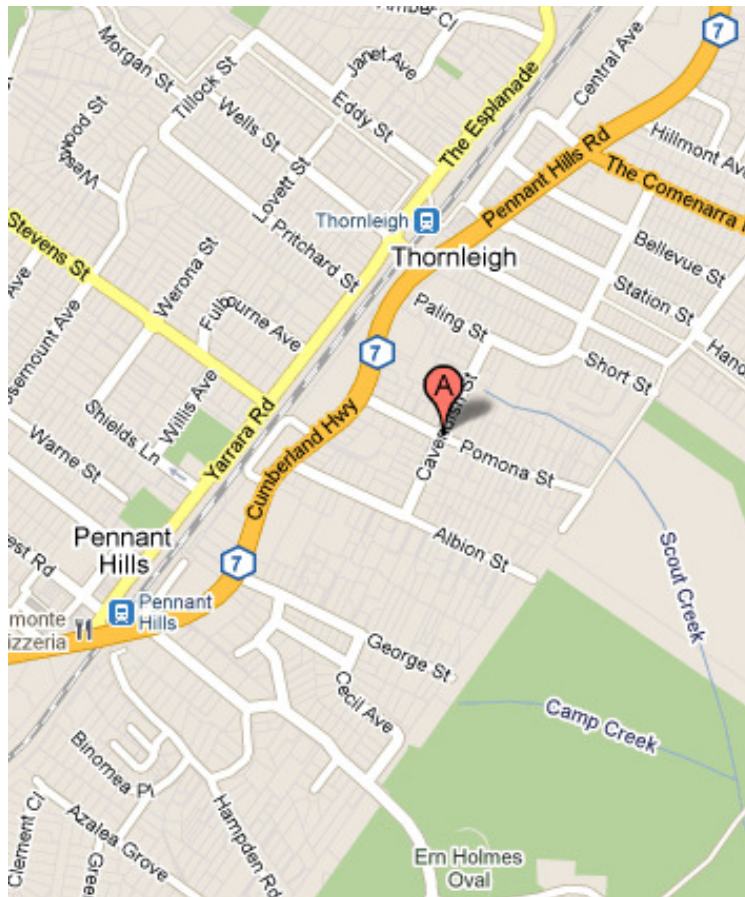

BATTLEFUN LASER SKIRMISH MAP AND DIRECTION

BATTLEFIELD: PENNANT HILLS

Baden-Powell Scout Centre, Pomona St, Pennant Hills NSW 2120

DIRECTION

From Parramatta / M2 Freeway

Keep right at Pennant Hills Rd and turn right into Pomona St. Go to the end of the street, look for Baden Powell Camp and follow the signs.

From Hornsby

Keep left at Pennant Hills Rd and turn left into Pomona St. Go to the end of the street, look for Baden Powell Camp and follow the signs.

STREET MAP

FIELD MAP

Once you arrive on the site, please observe the signs.